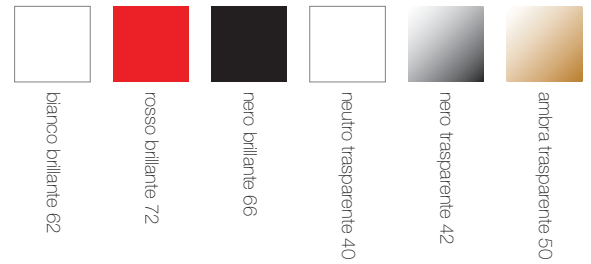

Sedia impilabile adatta per uso interno ed esterno in giardini, terrazzi, piscine. Leggera, maneggevole, comoda, robusta, duratura, di facile pulizia e, quindi, particolarmente consigliata per l'uso anche in alberghi, ristoranti, bar, navi e comunità in genere. Struttura in nylon PA6 oppure in policarbonato, resistenti ai raggi UV e ai graffi; il nylon PA6 è anche autoestinguente di classe V2. Il nylon PA6 è disponibile nei colori brillanti bianco 62, rosso 72 e nero 66; il policarbonato è disponibile nei colori trasparenti neutro 40, nero 42 o ambra 50. E' fornibile, come optional, un cuscino tessile sfoderabile da applicare sul sedile della sedia, disponibile nei colori avorio chiaro, marrone chiaro o marrone scuro.

Stacking armchair suitable for indoor and outdoor in gardens, terraces, swimming pools. Lightweight, easy to handle, comfortable, robust, durable, easy to clean and, therefore, recommended also for hotels, restaurants, bars, ships and for events. Frame in technopolymer PA6 nylon or polycarbonate one moulded piece, UV- and scratch resistant; PA6 nylon is also self-extinguish classification V2. PA6 nylon is available in the shiny colours white 62, red 72 or black 66; polycarbonate is available in the transparent colours clear 40, black 42 or amber 50. As option, a removable seat cushion in the colours light ivory, light brown or dark brown is available.