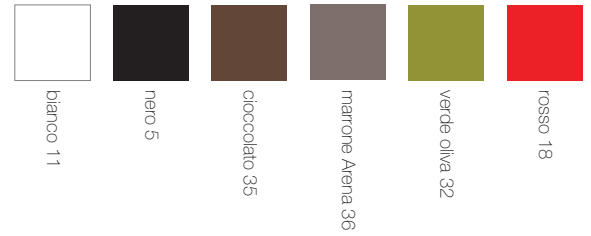

Sedia e poltroncina impilabili adatte per uso interno ed esterno in giardini, terrazzi, piscine. Leggere, maneggevoli, comode, robuste, durature, di facile pulizia e, quindi, particolarmente consigliate per l'uso anche in alberghi, ristoranti, bar, navi e comunità in genere. Struttura in un unico pezzo di polipropilene e fibra di vetro, resistente ai raggi UV. Disponibile nei colori bianco 11, nero 5, cioccolato 35, marrone Arena 36, verde oliva 32 o rosso 18. Optional del sedile imbottito e rivestito in vinilpelle nei colori avorio, nero, marrone o verde. Designer: Joan Gaspar.

Stacking chair and armchair suitable for indoor and outdoor in gardens, terraces, swimming pools. Lightweight, easy to handle, comfortable, robust, durable, easy to clean and, therefore, recommended also for hotels, restaurants, bars, ships and for events. Frame in polypropylene one moulded piece, UV resistant and available in the colours white 11, black 5, chocolate 35, brown Arena 36, green olive 32 or red 18. Optional seat upholstered and covered in vinyl in the colours ivory, black, brown or green. Designer: Joan Gaspar.