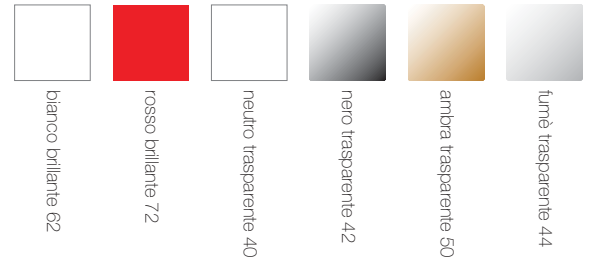

Sgabello bar impilabile, adatto per uso esterno ed interno. Leggero, maneggevole, comodo, robusto, duraturo, di facile pulizia e, quindi, particolarmente consigliato per l'uso in alberghi, ristoranti, bar, navi e comunità in genere. Struttura in nylon PA6 oppure in policarbonato, resistenti ai raggi UV e ai graffi; il nylon PA6 è auto-estinguente di classe V2. Il nylon PA6 è disponibile nei colori brillanti bianco 62 o rosso 72; il policarbonato è disponibile nei colori trasparenti neutro 40, nero 42, ambra 50 o fumè 44.

Stacking barstool suitable for outdoor and indoor. Lightweight, easy to handle, comfortable, robust, durable, easy to clean and, therefore, recommended also for hotels, restaurants, bars, ships and for events. Frame in technopolymer PA6 nylon or polycarbonate moulded in one piece, UV- and scratch resistant; PA6 nylon is also self-extinguish classification V2. PA6 nylon is available in the shiny colours white 62 or red 72; polycarbonate is available in the transparent colours clear 40, black 42, amber 50 or smoke grey 44.